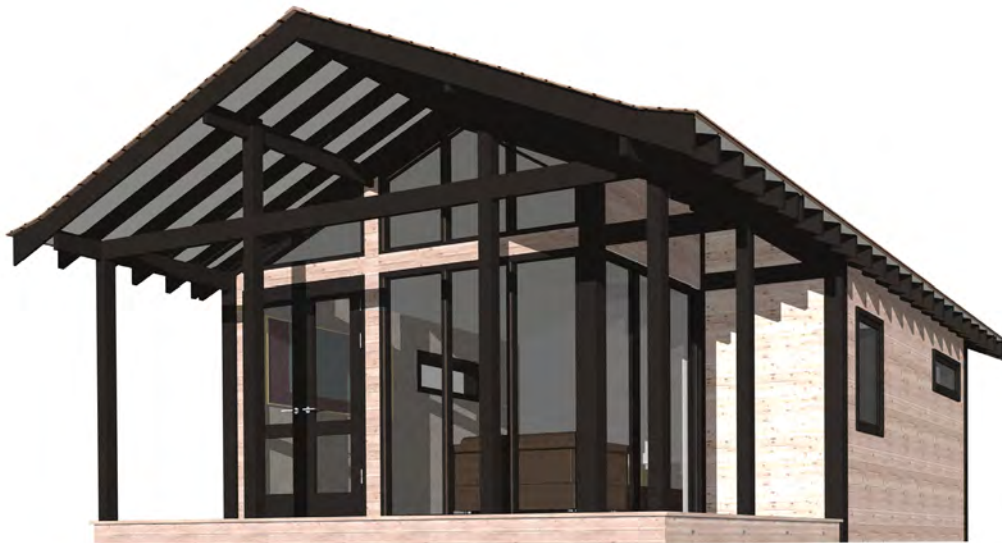

Tatami

*deluxe accommodation
by Beau Vale*

Tatami Deluxe

Stunning
Luxury
Romantic

Unique hotel
accommodation
like no
other...

the ultimate in desitinalional accommodation

Tatami Deluxe eco

Ecological Design

Sustainable Timber

Super Insulated

Accommodation that you can
use all year round that doesn't
cost the earth to run

Tatami Deluxe standard

- Post and beam design
- Engineered timbers
- French doors
- Vent windows
- Full height glazing
- Decked veranda