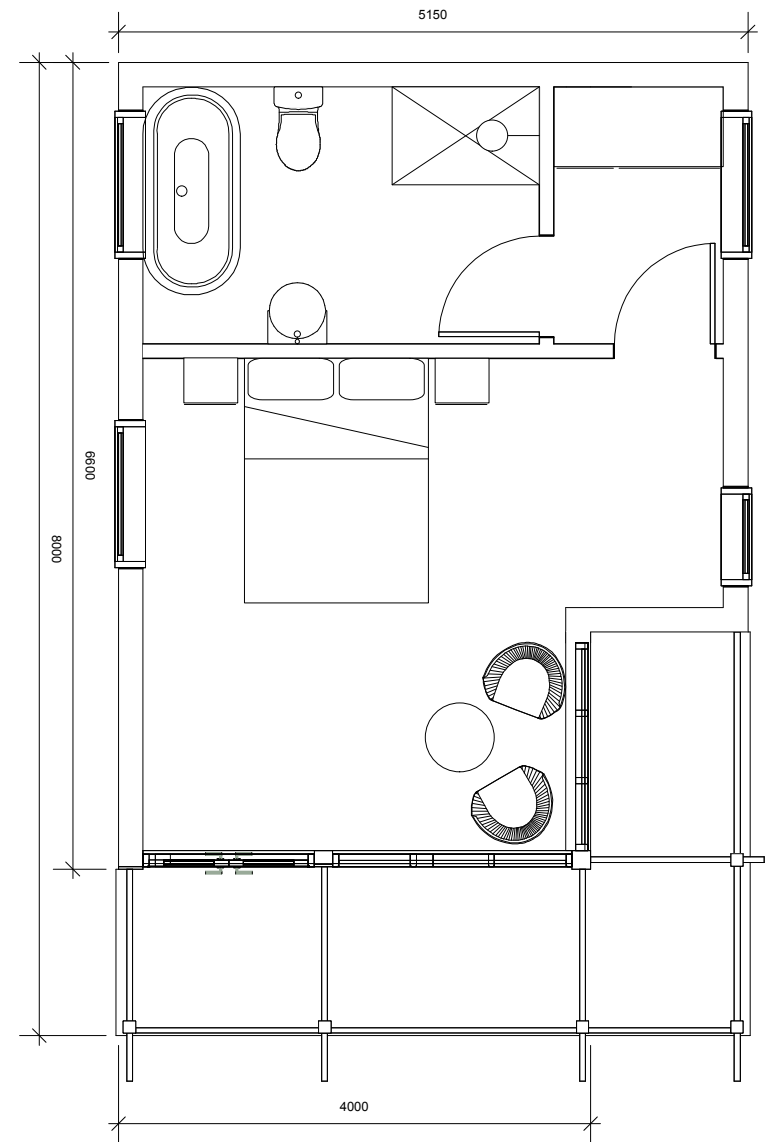

Tatami Deluxe specification

MATERIALS & SPECIFICATION

External frame	Laminated timber beams
Doors	Laminated timber frame
Window frames	Laminated timber frame
Glazing	Double glazed package U-value 1.0 W/(m ² k)
External walls	U-Value of wall system .19 W/(m ² k)
Exterior wall cladding	Siberian Larch
Exterior wall frame	45x145mm stud
Exterior wall insulation 1	150mm Knauf insulation
Exterior wall insulation 2	50mm Knauf insulation
Exterior wall internal cladding	Plasterboard/plaster
Roof	U-value of roof system .19 W/(m ² k)
Roof cladding	Western Cedar shingles
Roof frame	45x145mm stud
Roof insulation 1	150mm Knauf insulation
Roof insulation 2	50mm Knauf insulation
Roof ceiling	Plasterboard/plaster
Suspended floor system	U-value of floor system .16 W/(m ² k)
Floor sub board	18mm Caberbeck
Floor frame	45x200mm Joist
Floor insulation	200mm Knauf insulation